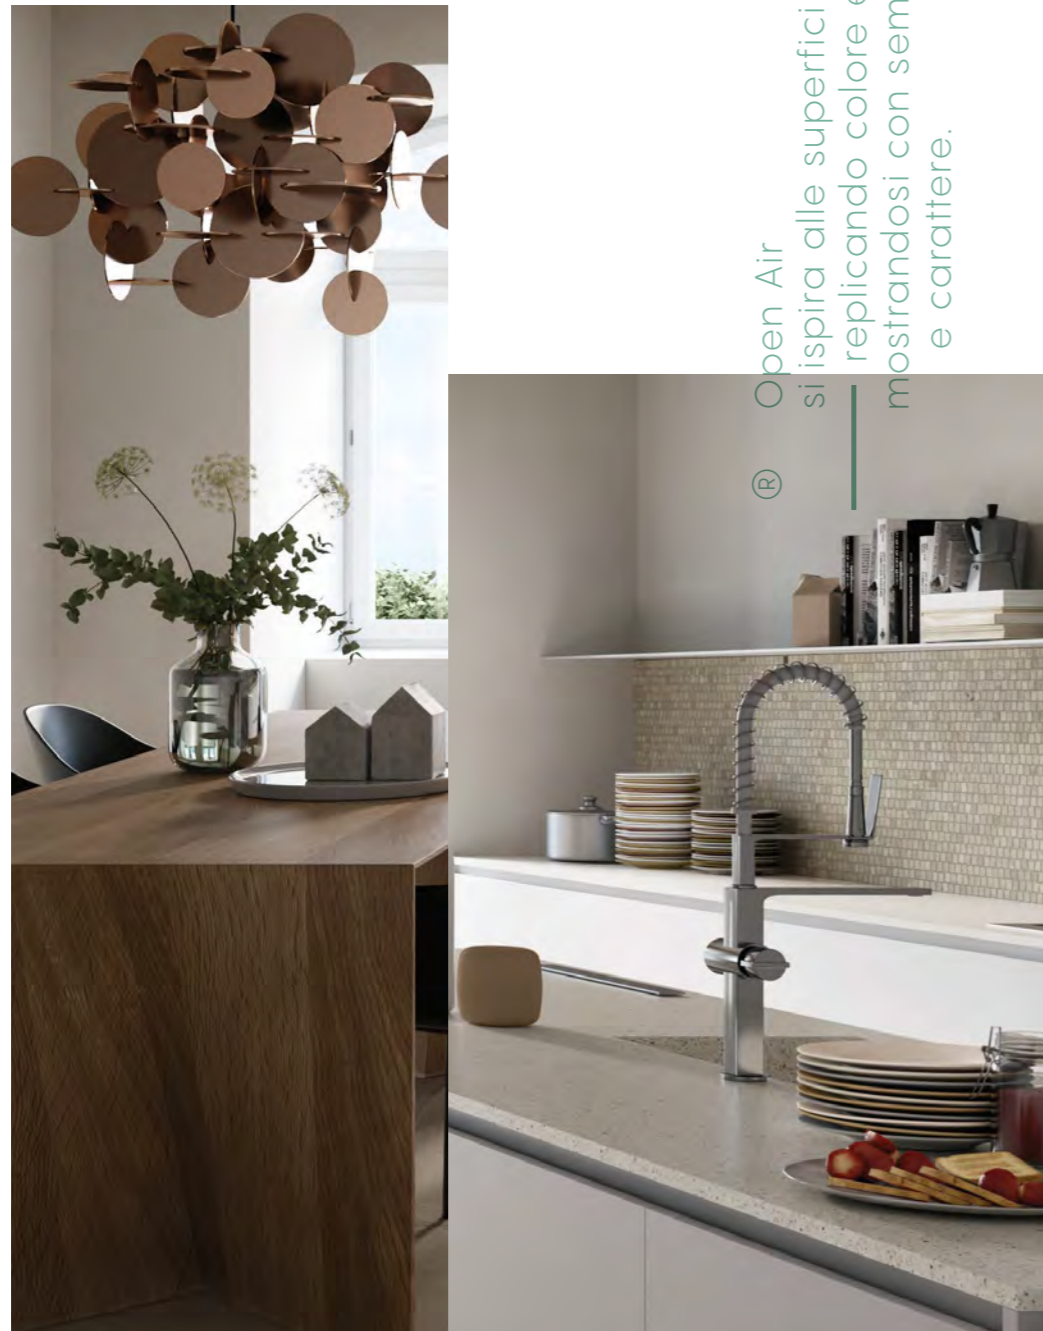

Open Air
si ispira alle superfici naturali
replicando colore e movimento,
mostrandosi con semplicità
e carattere.

Open Air

Sand

Open Air ist in ihrer Farbgebung
und Linienführung von natürlichen
Oberflächen inspiriert und besticht
durch ihren schlichten und dennoch
aussagekräftigen Charakter.

Open Air is inspired
by the surfaces of nature,
replicating colour and movement
and revealing itself
with simplicity and character.

Open Air
s'inspire des surfaces naturelles
en imitant leur chaleur et leur
mouvement, affichant simplicité
et caractère.

Kitchen